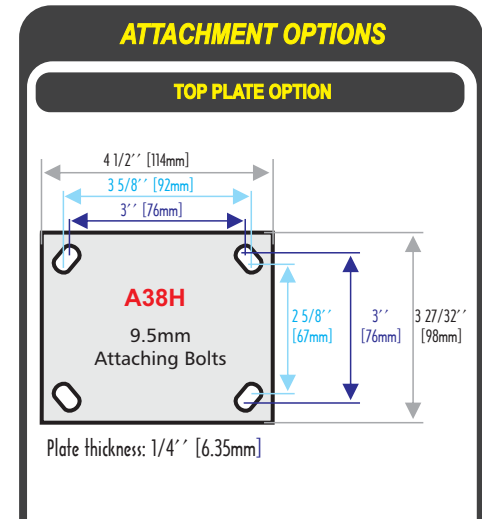

### PART NUMBER

Size	Width	Tread	Type	Capacity LBS	Load Height	Swivel Lead	Swivel	Rigid	PSI
6"	2"	Sawtooth	150-4 Pneumatic	250	7.5"	2"	S6706C-A38H-PNC-BB	R6706-A38H-PNC-BB	30
	2"	Universal	150-4 Foam Pneumatic	200	7.5"	2"	S6706C-A38H-PFC-BB	R6706-A38H-PFC-BB	-
	2"	Sawtooth	150-4 Flat Free	250	7.5"	2"	S6706C-A38H-PFMC-BB	R6706-A38H-PFMC-BB	-
8"	2"	Sawtooth	2.00-4 Flat Free	250	9.5"	2 3/8"	S6708C-A38H-PFMC-BB	R6708-A38H-PFMC-BB	-
8.5"	2.5"	Universal	2.80/2.50-4 Pneumatic	300	10"	2 3/4"	S7908-A38H-PNCV-BB	R7908-A38H-PNCV-BB	50
	2.4"	Centipede	2.50-4 Flat Free	250	10"	2 3/4"	S7908-A38H-PFMCE-BB	R7908-A38H-PFMCE-BB	-
	3"	Jag	2.80/2.50-4 Flat Free	275	10"	2 3/4"	S7908-A38H-PFMCJ-BB	R7908-A38H-PFMCJ-BB	-
10.5"	3.5"	Universal	4.10/3.50-4 Pneumatic	450	11 7/8"	2 5/8"	S7910-A38H-PNCV-BB	R7910-A38H-PNCV-BB	50
	3.3"	Sawtooth	4.10/3.50-4 Flat Free	300	11 7/8"	2 5/8"	S7910-A38H-PMC-BB	R7910-A38H-PMC-BB	-
12.14"	3.5"	Universal	4.10/3.50-6 Pneumatic	450	14"	3"	S7912-A38H-PNCT-BB	R7912-A38H-PNCT-BB	50

### OPTIONS:

- Field Mountable 4 Position Lock (4PSL)
- Top Locking Wheel Brake (TLB)
- Positive Total Lock (PTL)  
- available on 6"X2" and 8"X2" only
- Custom stems available