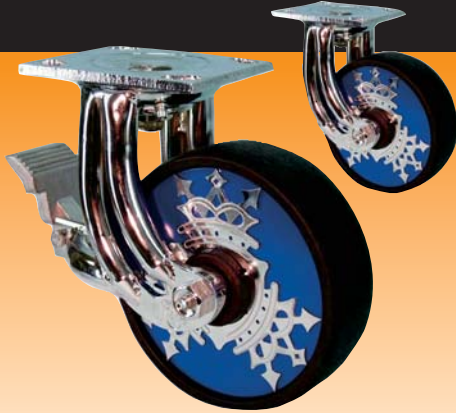

FEATURES

ALGOOD

- KINGPIN:** 5/8" diameter nut and bolt coined
- RACEWAY:** 5/16" diameter upper race; 1/4" diameter lower race; hardened steel load bearings
- BUSHING:** Roller bearings with drilled hardened steel spanner bushing & plastic side washers
- AXLE&NUT:** 1/2" zerk axle and lock nut (except with PB)
- FINISH:** Bright chrome
- LUBRICATION:** Grease nipple in lower race
- HARDENED:** Work hardened double ball race
- LEG SPACING:** 2 11/16"
- SPECIAL:** Uniquely designed caster is casted & buffed for awesome appearance. Customized wheels & colours. Available in black or copper.

EXCELLENT FOR

- Store fixtures
- Custom applications
- Display cases

OPTIONS

- BB Ball Bearing
- BR Bronze Bearing
- DB Delrin Bearing
- NB Nylon Roller Bearing
- PB Precision Ball Bearing
- RBC Caged Roller Bearing
- C Raceway Seal
- SSW Steel Side Washer
- SWH Heat-treated Side Washer
- TG Thread Guards
- Z Zerk in Wheel