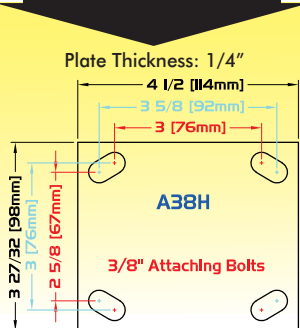

FINISHES

Inquiries on other finishes welcome

PLATE DIAGRAMS

Standard Plate: A38H

WHEEL

CASTER

PART NUMBER

| Diameter | Tread Width | Capacity Lbs. | CASTER | | | Wheel Type | Swivel | Caster Weight (lbs) | Rigid | Caster Weight (lbs) |
|----------|-------------|---------------------------|-----------------------|---------------|-------------------|------------------------------|---------------------------|---------------------|-----------------------|---------------------|
| | | | Bearing Type | Swivel Radius | Overall Height | | | | | |
| 6" | 2" | 450 | Roller | 5 7/8" | 7 1/2" | ProTech™ Crown | SHG62-A38H-PRO-RB-UWB | 8.39 | RHG62-A38H-PRO-RB | 5.43 |
| | | 500 | Roller | | | Moldon Alum. Rubber | SHG62-A38H-MAR-RB-UWB | 9.07 | RHG62-A38H-MAR-RB | 6.11 |
| | | 500 | Roller | | | Moldon Rubber | SHG62-A38H-MR-RB-UWB | 10.75 | RHG62-A38H-MR-RB | 7.79 |
| | | 500 | Roller | | | ProTech™ Flat | SHG62-A38H-PROF-RB-UWB | 8.39 | RHG62-A38H-PROF-RB | 5.43 |
| | | 700 | Roller | | | Polyolefin | SHG62-A38H-POX-RB-UWB | 7.75 | RHG62-A38H-POX-RB | 4.80 |
| | | 900 | Roller | | | ALTHane™ | SHG62-A38H-ALT-RB-UWB | 8.50 | RHG62-A38H-ALT-RB | 5.54 |
| | | 900 | Roller | | | Ductile Iron Crowned | SHG62-A38H-DIC-RB-UWB | 12.19 | RHG62-A38H-DIC-RB | 9.23 |
| | | 900 | Roller | | | Moldon Alum. Urethane | SHG62-A38H-MAU-RB-UWB | 9.03 | RHG62-A38H-MAU-RB | 6.07 |
| | | 900 | Roller | | | Moldon Poly. Urethane | SHG62-A38H-MPU-RB-UWB | 8.85 | RHG62-A38H-MPU-RB | 5.89 |
| | | 900 | Roller | | | Nyroll™ | SHG62-A38H-NYN-RB-UWB | 8.66 | RHG62-A38H-NYN-RB | 5.70 |
| | | 900 | Roller | | | Phenolic | SHG62-A38H-PH-RB-UWB | 9.35 | RHG62-A38H-PH-RB | 6.39 |
| | | 900 | Roller | | | RollX™ | SHG62-A38H-RX-RB-UWB | 8.10 | RHG62-A38H-RX-RB | 5.15 |
| | | 900 | Roller | | | RollX™ - Maltese Cross Red | SHG62-A38H-RX-RB-MC1R-UWB | 8.62 | RHG62-A38H-RX-RB-MC1R | 5.95 |
| | | 900 | Roller | | | RollX™ - West Coast Blue | SHG62-A38H-RX-RB-WC1-UWB | 8.60 | RHG62-A38H-RX-RB-WC1 | 5.93 |
| | | 900 | Roller | | | RollX™ - Heavy Duty | SHG62-A38H-RXHD-RB-UWB | 8.61 | RHG62-A38H-RXHD-RB | 5.66 |
| | | 900 | Roller | | | RollX™ - All Terrain Diamond | SHG62-A38H-RXT-RB-DP-UWB | 8.82 | RHG62-A38H-RXT-RB-DP | 6.15 |
| | | 900 | Precision | | | RollX™ - WOW - PB | SHG62-A38H-RXW-PB-TG-UWB | 8.56 | RHG62-A38H-RXW-PB-TG | 5.88 |
| | | 900 | Roller | | | RollX™ - Spoked | SHG62-A38H-RXW-RB-SS-UWB | 8.77 | RHG62-A38H-RXW-RB-SS | 6.10 |
| | | 900 | Roller | | | RollX™ - WOW - RB | SHG62-A38H-RXW-RB-TG-UWB | 8.50 | RHG62-A38H-RXW-RB-TG | 5.83 |
| | | 900 | Roller | | | Solid Steel | SHG62-A38H-SS-RB-UWB | 11.73 | RHG62-A38H-SS-RB | 8.77 |
| 900 | Roller | Envirothane™ | SHG62-A38H-U-RB-UWB | 9.03 | RHG62-A38H-U-RB | 6.07 | | | | |
| 900 | Precision | Envirothane™ Grey - PB | SHG62-A38H-UG-PB-UWB | 8.48 | RHG62-A38H-UG-PB | 5.80 | | | | |
| 900 | Roller | Envirothane™ Grey - RB | SHG62-A38H-UG-RB-UWB | 9.03 | RHG62-A38H-UG-RB | 6.07 | | | | |
| 900 | Precision | Envirothane™ Grey Crowned | SHG62-A38H-UGC-PB-UWB | 8.43 | RHG62-A38H-UGC-PB | 5.75 | | | | |
| 900 | Roller | Moldon Urethane | SHG62-A38H-UR-RB-UWB | 11.21 | RHG62-A38H-UR-RB | 8.25 | | | | |